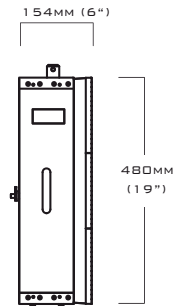

VISUAL SPECS

Brightness	nits	5,000
Viewing Angle - Horizontal (50% brightness)	deg.	140 (+70/-70)
Viewing Angle - Vertical (50% brightness)	deg.	45 (+15/-30)
Pixel Type and Configuration	R/G/B	SMD 3 in 1
Pixel Pitch	mm	10
Colours	trillion	281
Contrast Ratio		1,000:1
Processing Depth	bit	16
Video Frame Rate	Hertz	50/60
Display Refresh Rate	Hertz	100,000

MODULAR SPECS

Aspect Ratio		4:3
Panel Width	mm/inch	640/25"
Panel Height	mm/inch	480/19"
Panel Depth	mm/inch	154/6"
Panel Area	m²/ft	0.3072/3.3
Panel Weight	kg/lbs	20/44
Pixel Matrix per Panel	w x h	64 x 48
Input Power	Watts	288
Energy Usage (max)	amp. EU/US	1.2/2.6

ENVIRONMENTAL SPECS

Ingress Protection (f/r)	IP	IP65/IP40
Operating Temperature	deg °C	-20 to +40
Lifespan	hrs	≥100,000