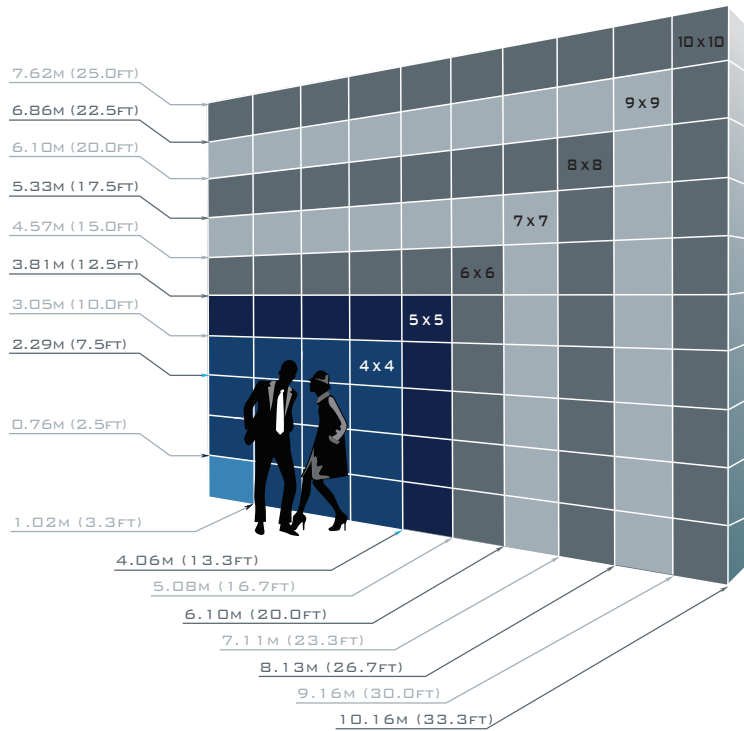

CONFIGURATIONS

PROPRIETARY SDI
RGBHV
YUV (COMPONENT)
YC (COMPOSITE)