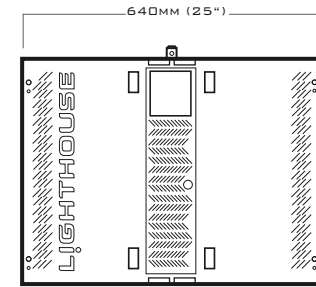

VISUAL SPECS

Brightness	nits	5,000
Viewing Angle - Horizontal (50% brightness)	deg.	140 (+70/-70)
Viewing Angle - Vertical (50% brightness)	deg.	45 (+15/-30)
Pixel Type and Configuration	R/G/B	SMD 3 in 1
Pixel Pitch	mm	10
Colours	trillion	281
Contrast Ratio		1,000:1
Processing Depth	bit	16
Video Frame Rate	Hertz	50/60
Display Refresh Rate	Hertz	100,000

MODULAR SPECS

Aspect Ratio		4:3
Panel Width	mm/inch	640/25"
Panel Height	mm/inch	480/19"
Panel Depth	mm/inch	154/6"
Panel Area	m²/ft	0.3072/3.3
Panel Weight	kg/lbs	20/44
Pixel Matrix per Panel	w x h	64 x 48
Input Power	Watts	288
Energy Usage (max)	amp. EU/US	1.2/2.6

ENVIRONMENTAL SPECS

Ingress Protection (f/r)	IP	IP65/IP40
Operating Temperature	deg °C	-20 to +40
Lifespan	hrs	≥100,000