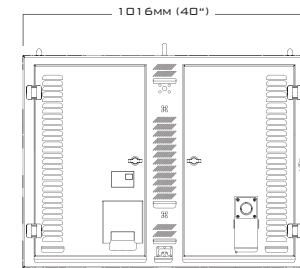

VISUAL SPECS

Brightness	nits	6,000
Viewing Angle - Horizontal (50% brightness)	deg.	130 (+65/-65)
Viewing Angle - Vertical (50% brightness)	deg.	45 (+15/-30)
Pixel Type and Configuration	R/G/B	SMD 1, 2, 1
Pixel Pitch	mm	7.94
Colours	trillion	281
Contrast Ratio		2,000:1
Processing Depth	bit	16
Video Frame Rate	Hertz	50/60
Display Refresh Rate	Hertz	100,000

MODULAR SPECS

Aspect Ratio		4:3
Panel Width	mm/inch	1,016/40
Panel Height	mm/inch	762/30
Panel Depth	mm/inch	180/7.1
Panel Area	m²/ft	0.774/8.3
Panel Weight	kg/lbs	48/106
Pixel Matrix per Panel	w x h	128 x 96
Input Power	Watts	480
Energy Usage (max)	amp. EU/US	2.0/4.4

ENVIRONMENTAL SPECS

Ingress Protection (f/r)	IP	IP65/IP21
Operating Temperature	deg C	-20 to +50
Lifespan	hrs	≥75,000