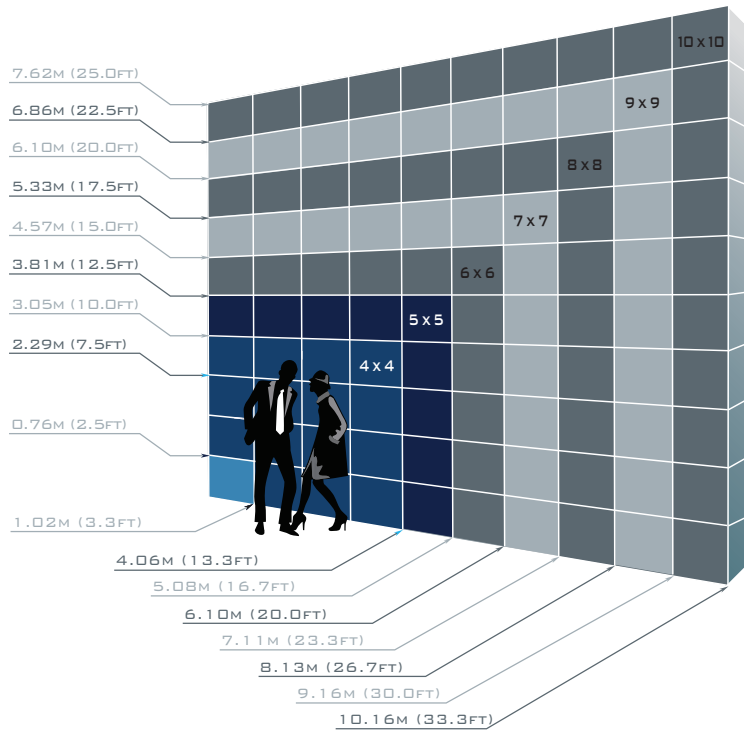

LHT R7-ER

THE HIGH RESOLUTION

With a 7mm visual pixel, Lighthouse's latest Rn7-ER LED screen offers a higher effective image resolution from the same size panel as its 16mm counterpart. Featuring 6,000 nits brightness, Lighthouse's award-winning M4 colour uniformity system and weatherproof design, Rn7-ER is particularly suitable for outdoor applications.

EXHIBITIONS

CONCERTS

SPORTS

CONFERENCES

CONFIGURATIONS

RGB, SDI
S-VHS (YC)
YUV (COMPONENT)
PAL/NTSC
VGA OVERLAY

VISUAL SPECS

Brightness	nits	6,000
Viewing Angle - Horizontal (50% brightness)	deg.	130 (+65/-65)
Viewing Angle - Vertical (50% brightness)	deg.	45 (+15/-30)
Pixel Type and Configuration	R/G/B	SMD 1, 2, 1
Pixel Pitch	mm	7.94
Colours	trillion	281
Contrast Ratio		2,000:1
Processing Depth	bit	16
Video Frame Rate	Hertz	50/60
Display Refresh Rate	Hertz	100,000

MODULAR SPECS

Aspect Ratio		4:3
Panel Width	mm/inch	1,016/40
Panel Height	mm/inch	762/30
Panel Depth	mm/inch	180/7.1
Panel Area	m ² /ft	0.774/8.3
Panel Weight	kg/lbs	48/106
Pixel Matrix per Panel	w x h	128 x 96
Input Power	Watts	480
Energy Usage (max)	amp. EU/US	2.0/4.4