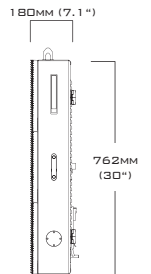

VISUAL SPECS

Brightness	nits	6,000
Viewing Angle - Horizontal (50% brightness)	deg.	130 (+65/-65)
Viewing Angle - Vertical (50% brightness)	deg.	45 (+15/-30)
Pixel Type and Configuration	R/G/B	SMD 1, 2, 1
Pixel Pitch	mm	7.94
Colours	trillion	281
Contrast Ratio		2,000:1
Processing Depth	bit	16
Video Frame Rate	Hertz	50/60
Display Refresh Rate	Hertz	100,000

MODULAR SPECS

Aspect Ratio		4:3
Panel Width	mm/inch	1,016/40
Panel Height	mm/inch	762/30
Panel Depth	mm/inch	180/7.1
Panel Area	m²/ft	0.774/8.3
Panel Weight	kg/lbs	48/106
Pixel Matrix per Panel	w x h	128 x 96
Input Power	Watts	480
Energy Usage (max)	amp. EU/US	2.0/4.4

ENVIRONMENTAL SPECS

Ingress Protection (f/r)	IP	IP65/IP21
Operating Temperature	deg C	-20 to +50
Lifespan	hrs	≥75,000